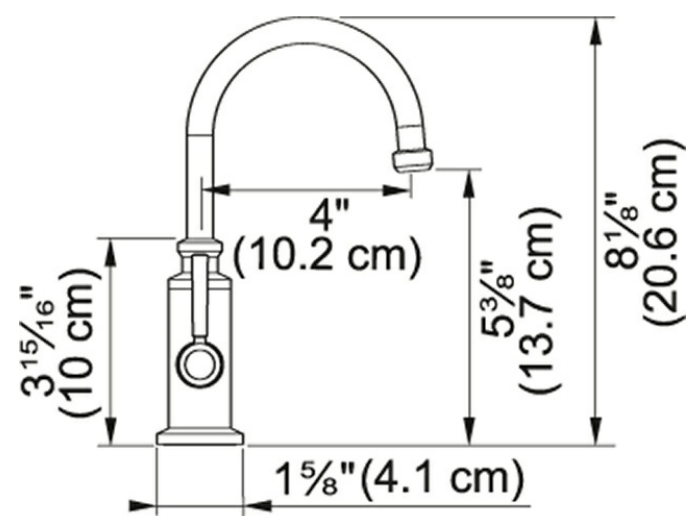

Product Picture

Technical Drawing

Product Information

Version	Hot Water Dispenser
Flow Rate	0.5 gpm
Spray Type	Stream
Faucet Operation	Side Lever
Spout Swivel Range	360 °
Where to buy	Showroom
Countertop hole diameter	32